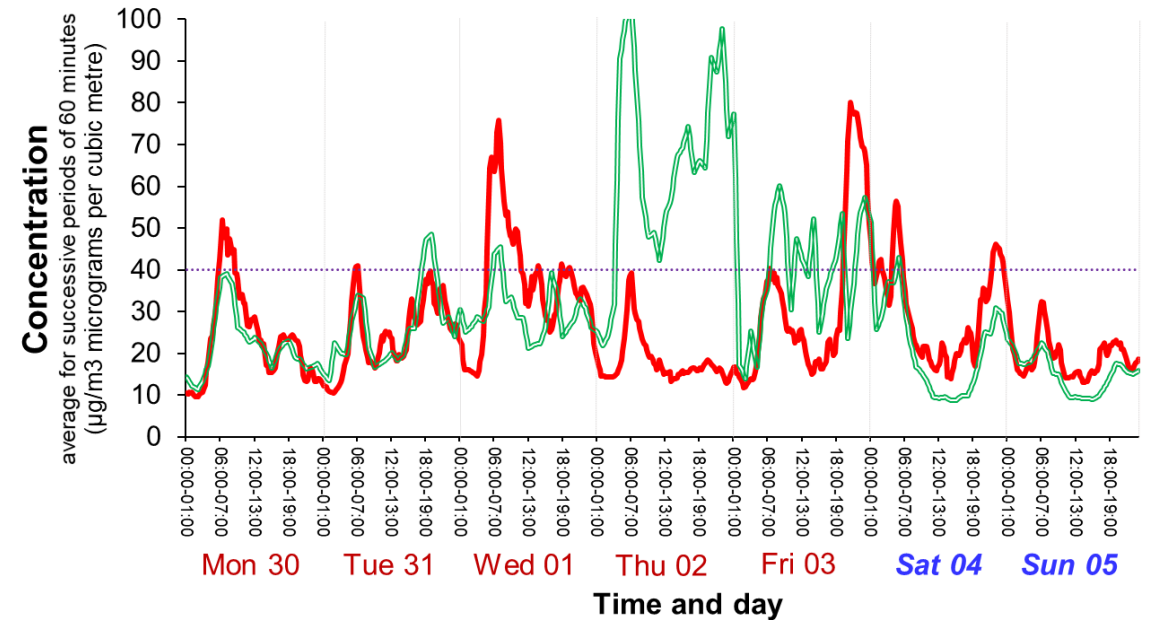

# Coronavirus – its impact on NO<sub>2</sub> at **Russell Square** and **Swiss Cottage**, London

since the UK Prime Minister announced a lock-down (18 March) (successive 60 minute averages, based on [London Air](#) – NB provisional data)

# Coronavirus – its impact on PM2.5 at **Russell Square** and **Swiss Cottage**, London

since the UK Prime Minister announced a lock-down (18 March) (successive 60 minute averages, based on [London Air](#) – NB provisional data)