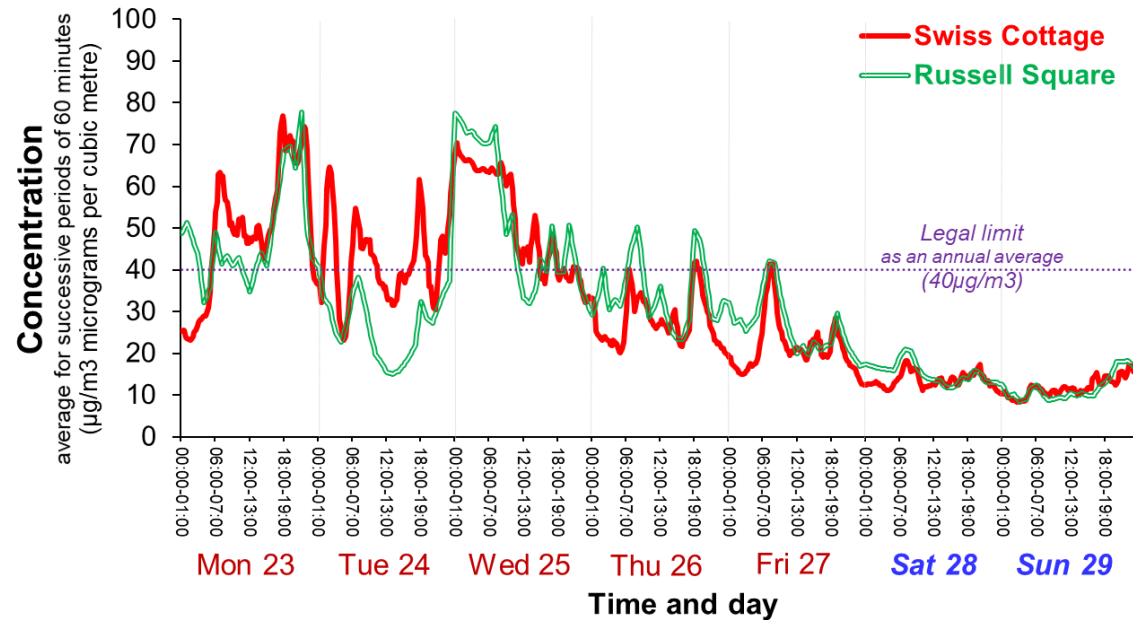

# Coronavirus – its impact on NO<sub>2</sub> at **Russell Square** and **Swiss Cottage**, London

since the UK Prime Minister announced a lock-down (18 March) (successive 60 minute averages, based on [London Air](#) – NB provisional data)

# Coronavirus – its impact on PM2.5 at **Russell Square** and **Swiss Cottage**, London

since the UK Prime Minister announced a lock-down (18 March) (successive 60 minute averages, based on [London Air](#) – NB provisional data)