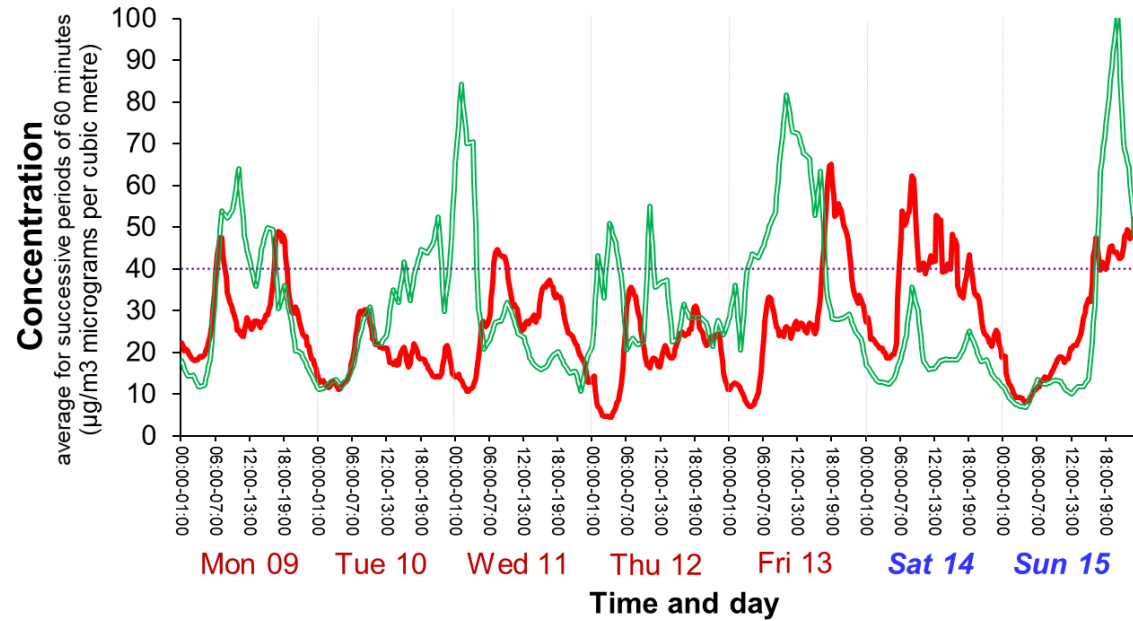

# Coronavirus – its impact on NO<sub>2</sub> at **Russell Square** and **Swiss Cottage**, London

since the UK Prime Minister announced a lock-down (18 March) (successive 60 minute averages, based on [London Air](#) – NB provisional data)

# Coronavirus – its impact on PM2.5 at **Russell Square** and **Swiss Cottage**, London

since the UK Prime Minister announced a lock-down (18 March) (successive 60 minute averages, based on [London Air](#) – NB provisional data)