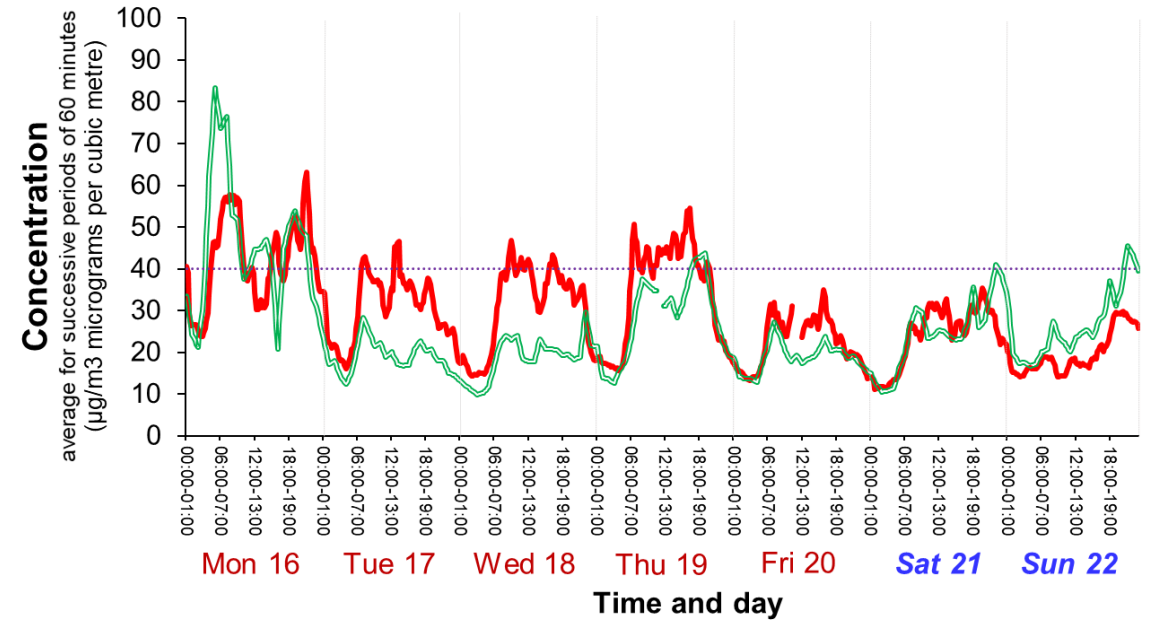

# Coronavirus – its impact on NO<sub>2</sub> at **Russell Square** and **Swiss Cottage**, London

since the UK Prime Minister announced a lock-down (18 March) (successive 60 minute averages, based on [London Air](#) – NB provisional data)

# Coronavirus – its impact on PM2.5 at **Russell Square** and **Swiss Cottage**, London

since the UK Prime Minister announced a lock-down (18 March) (successive 60 minute averages, based on [London Air](#) – NB provisional data)